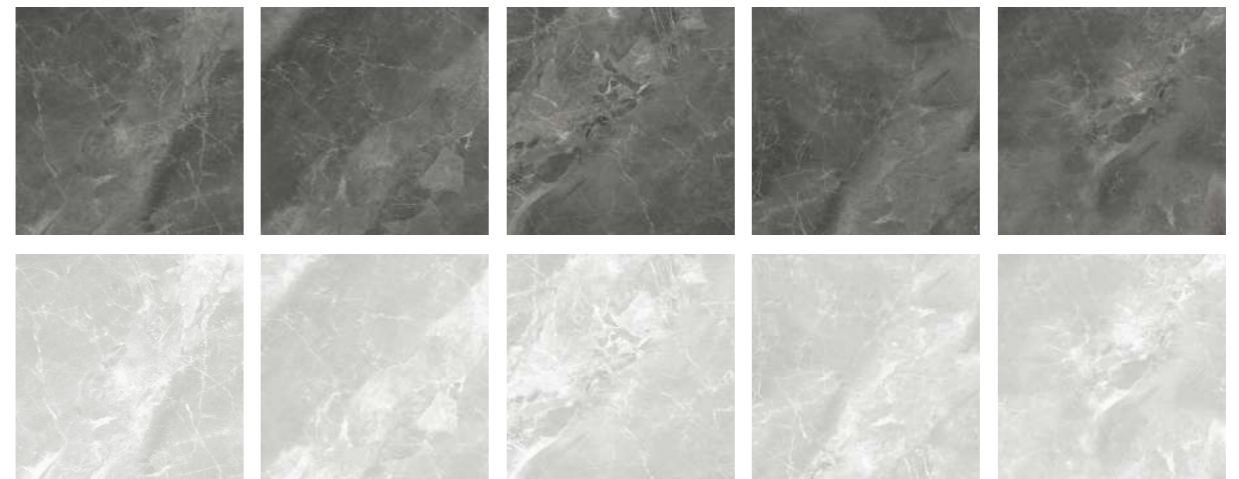

Tukan

Dark/ Light

+ **Type:** Polished

+ **Available Sizes**