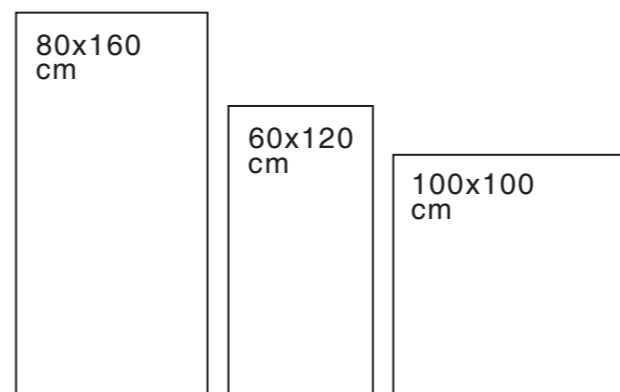

+ **Available Sizes**

Hydrodip

+ **Type:** Polished

+ **Available Sizes**

100x100
cm

Hydrodip

Inoor Cream

+ **Type:** Polished