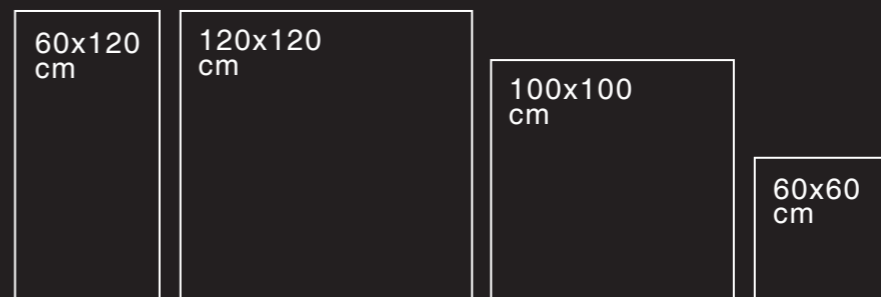

Shell
White

Sun White

+ **Type:** Matte

+ **Available Sizes**

Super White

+ **Type:** Matte / Polished

+ **Available Sizes**

Super
White