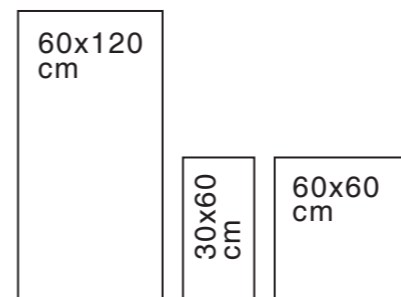

+ **Type:** Matte

+ **Available Sizes**