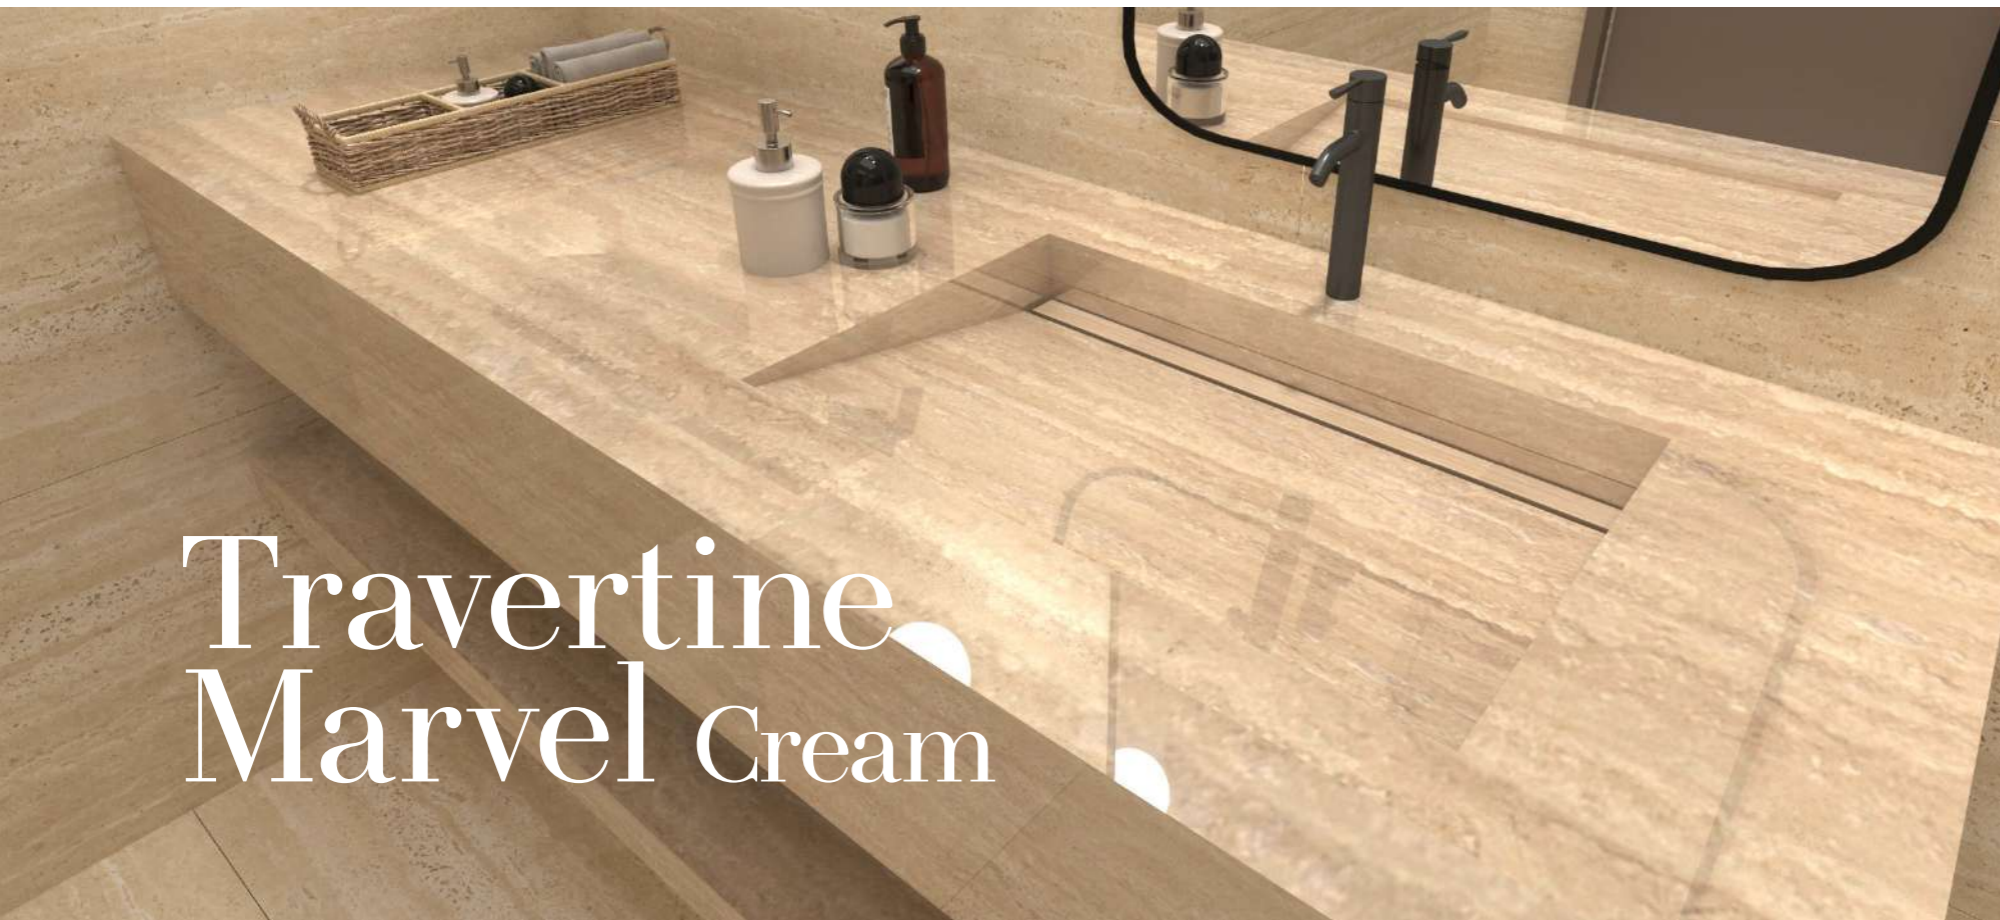

Traina Karving

Grey

+ **Type:** Carving

+ **Available Sizes**

Travertine Marvel Cream

Type: Matte / Polished

Available Sizes

Travertine Marvel Cream