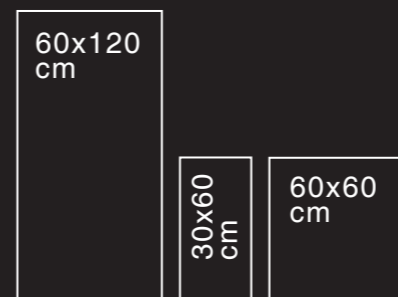

+ **Type:** Matte

+ **Available Sizes**