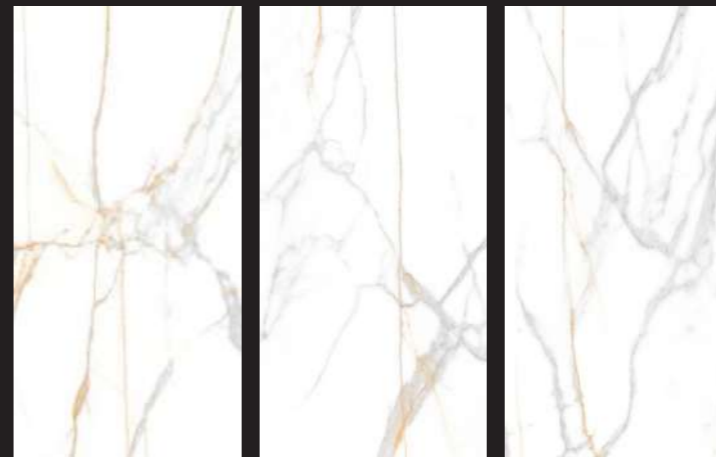

Perlita Light

+ **Type:** Polished

+ **Available Sizes**